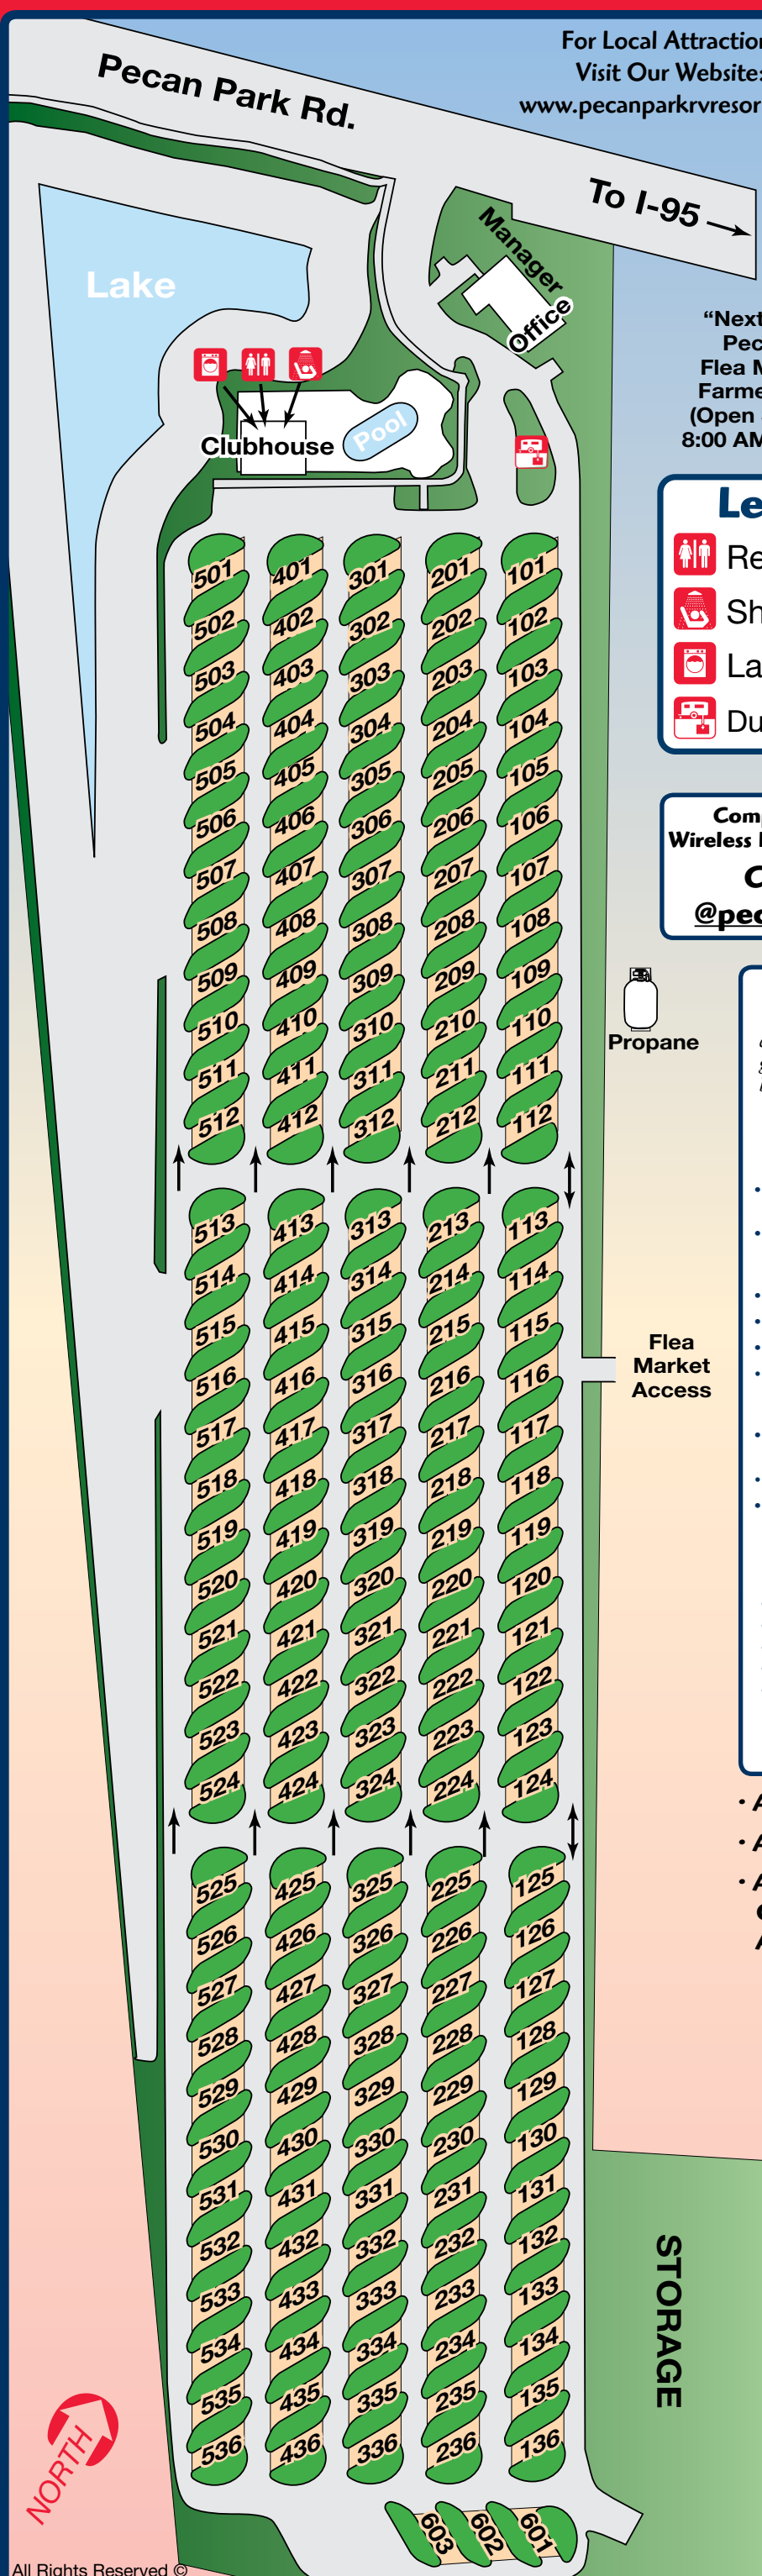

Pecan Park Rd.

For Local Attractions
Visit Our Website:
www.pecanparkrvresort.com

To I-95 →

PECAN PARK

— RV RESORT —
650 Pecan Park Road • I-95, Exit 366
Jacksonville, FL 32218
Duval County • 904-751-6770
www.pecanparkrvresort.com

“Next Door” To
Pecan Park
Flea Market and
Farmers’ Market
(Open Sat. & Sun.)
8:00 AM To 5:00 PM

Legend

- Restroom
- Showers
- Laundry
- Dump Station

Complimentary
Wireless Internet Access
CODE:
@pecanpark@

Your Site # _____

Welcome to Pecan Park RV Resort

We are glad you have decided to stay with us. If we have met before, we are happy to see you again. If this is your first visit, we hope it will be pleasant and filled with fun and relaxation. This guide should answer many of your questions about the area and the facilities at our resort. If we can be of any further assistance, please feel free to let us know.

Again, thank you for being here and we hope you have a pleasant stay.

Resort Guidelines

- **Check-Out Time:** 11:00 AM. Later check-out time may be arranged.
- **Check-In:** Subject to space availability, check-in as desired. Fees paid with midnight to early AM arrivals apply to previous day.
- **Office Hours:** 8:00 AM to 6:00 PM 7 Days a week.
- **Comfort Stations:** Open 24 hours.
- **Quiet Hours:** 9:00 PM to 8:00 AM.
- **Laundromat:** 7:00 AM to 10:00 PM or as posted. Do not leave clothes unattended. Change available at the office.
- **Clubhouse:** Open during office hours. Children must be supervised at all times.
- **No Soliciting.**
- **Sites and Parking:** Only one camping unit per site. Moving from assigned space must be approved by registration office.
- **Rentals:** Rents are due and payable in advance. Space rental is not transferable.
- **Advance Reservations:** Are recommended. If you wish to stay extra days, please confirm with office prior to 10:00 AM.
- **Garbage and Trash:** Please “sack and tie” garbage and place by curb between 7:00 AM-10:00 AM. Please Do Not Leave Trash Out Overnight.
- **Swimming Pool:** 7:00 AM to dusk. No lifeguard provided. Anyone under 16 must be accompanied by an adult. Posted rules must be observed. No glass containers in pool area.
- **Recreational Equipment & Use:** All facilities are used at your own risk. Parents are responsible for the conduct, behavior and control of their children in the spirit of good neighborliness and financially for malicious damage.

Pet Rules

1. Owners must clean up after their pets.
   - Pets must be leashed at all times.
   - Pets are not allowed in the buildings or pool area.
   - Your pet may not disturb other RV’ers.
   - Pets may not be left tied outside when owners are away from the RV park nor left inside the RV to continually bark.
2. *Anyone who fails to comply with these rules will be asked to leave the RV park.*

The Following are “NOT” Permitted:

- Changing your oil. For oil change, see front desk.
- Washing vehicles or RV’s, see office.
- Ground fires. Barbeques in approved containers are permitted.
- Laundry lines or hanging clothes outside.
- Liquid waste of any kind dumped on ground.
- Firearms and firecrackers. These are prohibited by local ordinances.

Mail and Messages

Mail can be accepted here during your stay by using the address listed on this guide. It can be picked up at the office, but please be patient if the front desk is busy.

Messages are posted in our office. Only emergency messages will be delivered to your site.

- ALL 70’ CONCRETE PULL-THRU SITES
- ALL SITES 20-30-50 AMP SERVICE
- ALL SITES HAVE COMPLIMENTARY CITY SEWER, CITY WATER, CABLE AND WIRELESS INTERNET